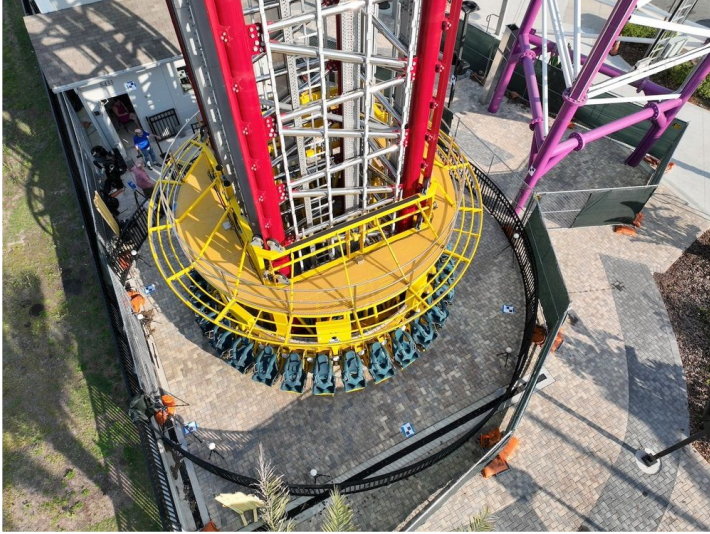

Skyfall - Funtime

Details

Skyfall by Funtime available for sale.

Huge freefall tower, standing at 134m (440ft). The ride is occupied with tilting seats for extra thrill, but these can be converted to static seats by the manufacturer, if wished.

More information available upon inquiry.

Manufacturer	Funtime Group
Year of Manufacturing	2021
Height	134 m / 440 ft
Capacity	30 passengers
Max Speed	120 kmh / 75 mph
Lighting	LED
Model	Park model