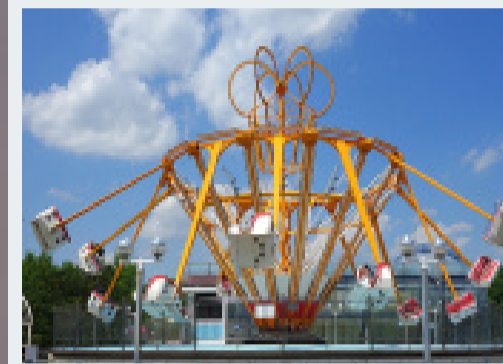

Swing Around - Huss

SEASONAL SALE

DETAILS

Swing Around by Huss available for sale.

Swing Around is pleasant amusement ride that is designed for the whole family. Along the periphery on top, 14 swinging arms are suspended with a passenger gondola attached to each, offering a great theoretical hourly capacity (1120 pph) with relatively small footprint.

More information available upon inquiry.

RESERVED

Manufacturer	Huss Maschinenfabrik GmbH & Co. KG.
Year of Manufacturing	1980
Gondolas	14
Seats	2 per gondola
Hourly Capacity	1120 persons
Footprint	ø 19m / 64ft
Height	8m / 26ft
Operational footprint	ø 22m / 71ft
Power (drive)	80kW