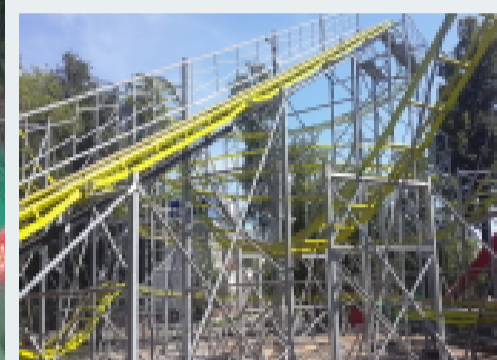

Cyclone - SBF

ROLLER COASTERS

DETAILS

Manufacturer	SBF Srl
Year of Manufacturing	2013
Dimension	40m X 17m
Track Length	335
Height	10m
Speed	55 km/h
Duration	1:20

United International Leisure AG

Unterrainsstrasse 15