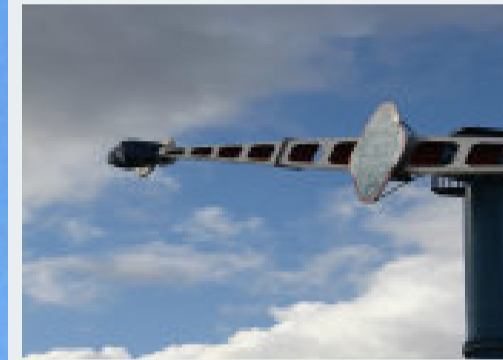

## Booster – Fabbri

MAJOR RIDES

### DETAILS

Fabbri BOOSTER combines extreme sensations and spectacular movements, and thanks to its impact dimensions it is visible from far away and attracts visitors to the Park.

The ride does not require a lot of ground space and has a perfect capacity for any type of park. The ride has two loading/unloading positions: as a consequence passengers have a nice panoramic view.