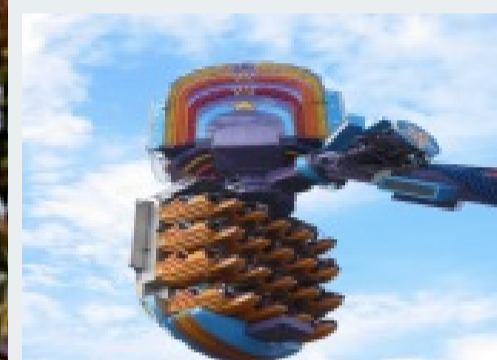

Airwolf / Inferno – Mondial

MAJOR RIDES

DETAILS

Angled at 45° the Inferno swings 38 riders in sweeping arcs on two rotating gondolas which flip independently of each other on a center axis.

The ride is an Airwolf themed version of the Mondial Inferno.

Manufacturer	Mondial World of Rides
Length	26m
Width	21,5m
Height	25m
Seats	38